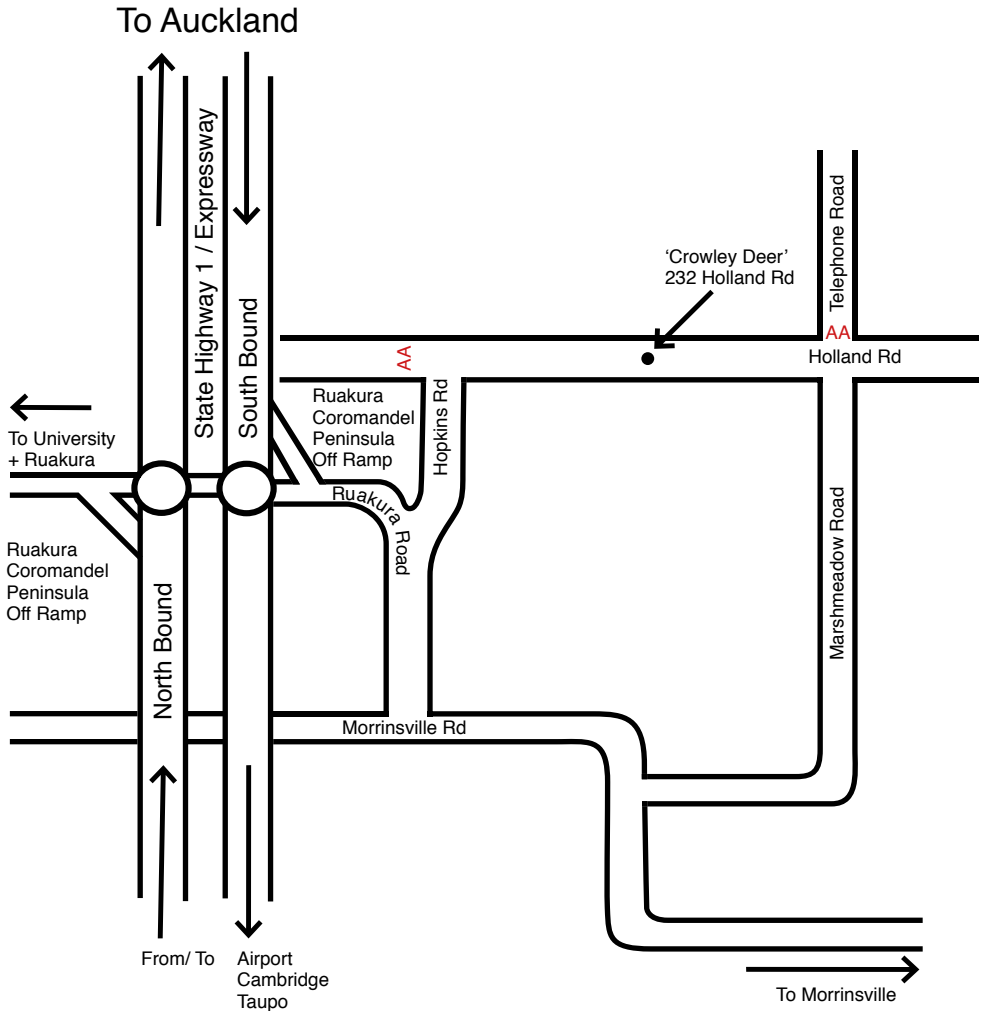

DIRECTIONS TO 232 HOLLAND RD RD6 PUKETAHA HAMILTON

Enquiries

Joe Crowley 027 472 7436
Sue Douglas 027 281 8721
joe@towerfarms.net

Todd Crowley 021 160 4929
todd@crowleydeer.co.nz