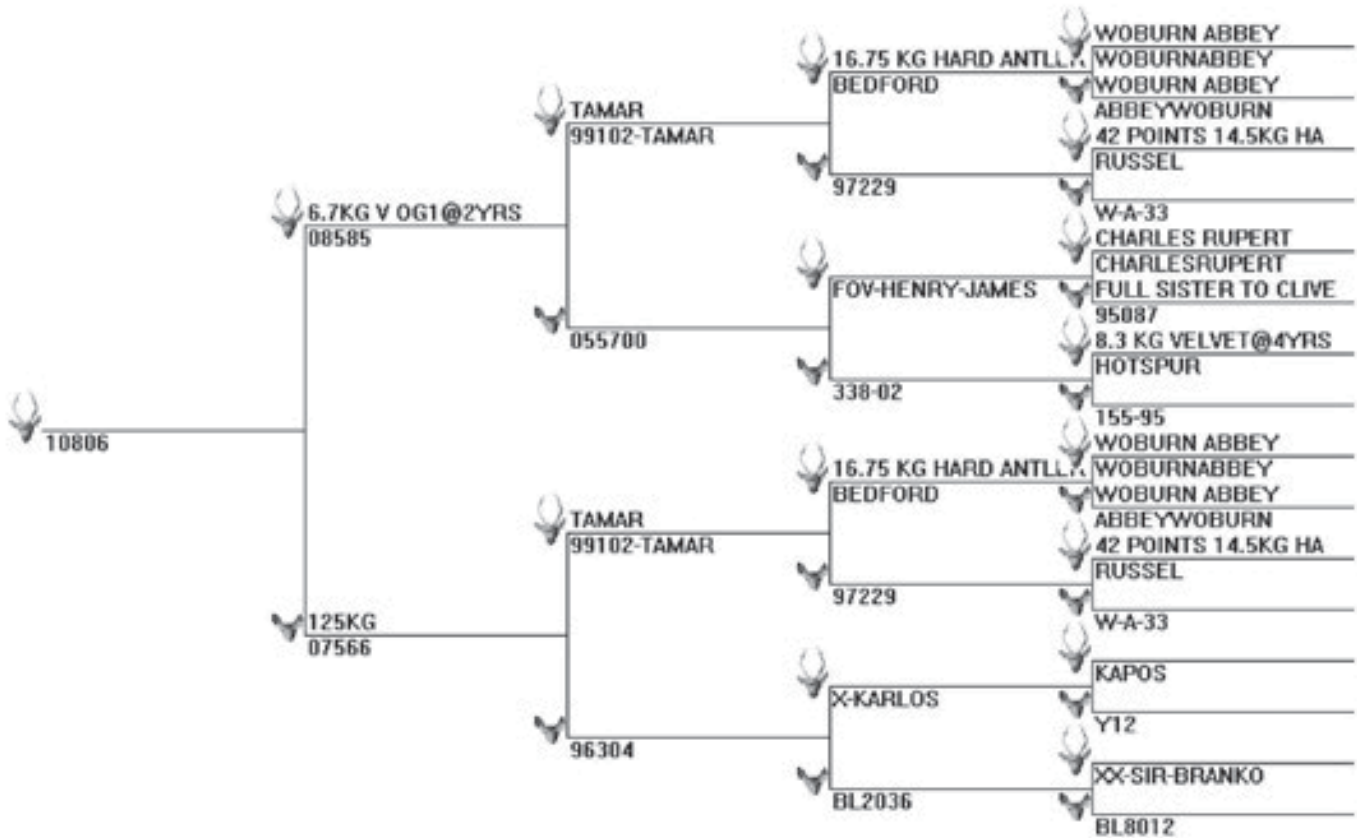

Breeders of leading  
English Red Deer

*Pedigree & Performance Data*

**12124**

( Pure Warnham / Woburn )

**Lot 19**

2 year stag

Sire of Dam: AUSTIN - OLIVER

Date	Weight
6 mths	73 kg
13 mths	131 kg

# Yellow 1002-10

( Pure Woburn ) ( **AXE** )

**Lot 22**  
4 year stag

Sire: AZTEC - 582 IOA, 28.4 kg SHA @ 9 yrs

Sire of Dam: MCLEOD

AXE is a PURE WOBURN by AZTEC (582 IOA, 50 points, 28.4 kg stripped hard antler @ 9 yrs) who is identical to a whole line of top-end Woburn sires. There is enormous strength of Woburn genetics represented in this young sire's pedigree with great grand-dam 179 on dam's side being the of ALFIE (500+ SCI). Dam 900 a Full sister to KANE, HECTOR & DR. JOHN. One sire side DAm 817 is a full sister to MCLEOD and dam of Bill Oivers AUSTIN. AXE cut 7.1 kg SAII HV @ 2 yrs with 19 points. We used AXE as a 2 yr old over approximately 30 Hinds with no problems. A TOP PURE WOBURN SIRE!

Date	Weight
7.3.11	52 kg
23.6.11	62 kg
5.2.12	104 kg
4.1.13	173 kg

Sale Day Weight..... Price..... Purchaser.....

**Littledale**

Deer Park

Breeders of leading  
English Red Deer

*Pedigree & Performance Data*

**10806**

( Pure English )

**Lot 23**

4 year stag

Sire of Dam: TAMAR

Date	Weight
6 mths	70 kg
14 mths	118 kg

10806 wouldn't win a velvet competition, but he has a mega thick and very heavy velvet head.

Sale Day Weight..... Price..... Purchaser.....