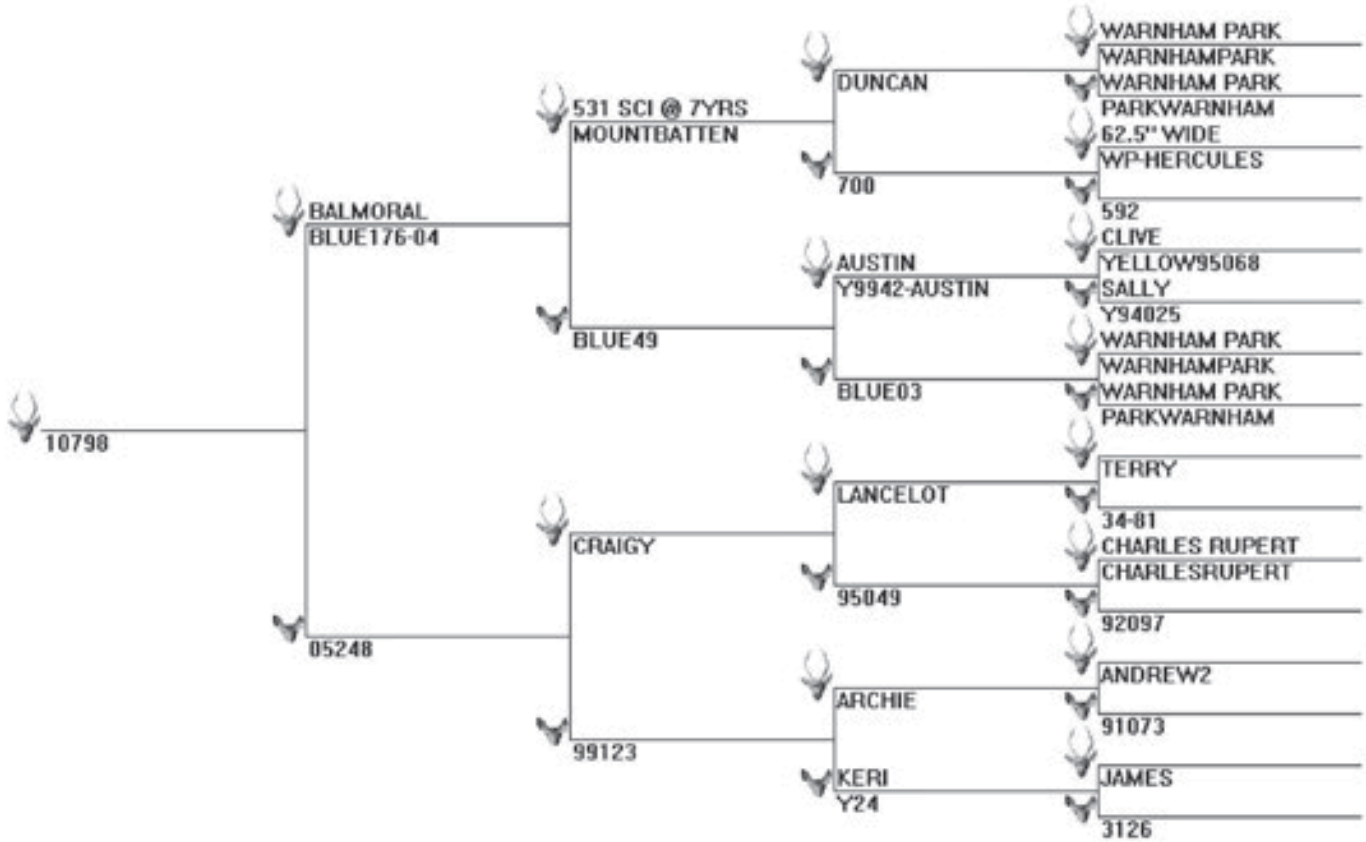

Breeders of leading  
English Red Deer

*Pedigree & Performance Data*

**12124**

( Pure Warnham / Woburn )

**Lot 19**

2 year stag

Sire of Dam: AUSTIN - OLIVER

Date	Weight
6 mths	73 kg
13 mths	131 kg

12151 is growing a long heavy head.

Sale Day Weight..... Price..... Purchaser.....

**Littledale**

Deer Park

Breeders of leading  
English Red Deer

*Pedigree & Performance Data*

**10798**

( Pure Warnham / Woburn )

**Lot 21**  
4 year stag

SIRE: BALMORAL - 8 kg SA @ 4 yrs

Sire of Dam: CRAIGY

Age	Velvet
3 yrs	5.2 kg SA 2
4 yrs	7.3 kg SA 2

10798 is a big very well-behaved stag.

Sale Day Weight..... Price..... Purchaser.....

**10806**

( Pure English )

**Lot 23**

4 year stag

Sire of Dam: TAMAR

Date	Weight
6 mths	70 kg
14 mths	118 kg

10806 wouldn't win a velvet competition, but he has a mega thick and very heavy velvet head.

Sale Day Weight..... Price..... Purchaser.....