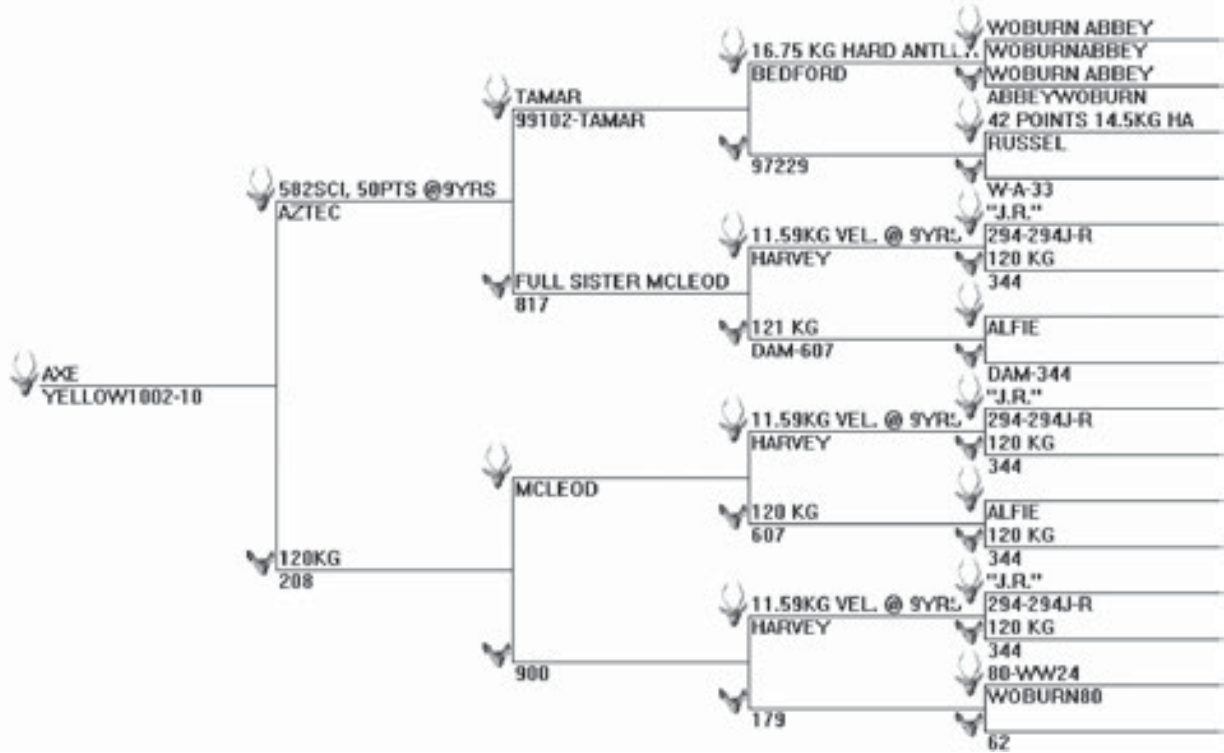

Breeders of leading  
English Red Deer

*Pedigree & Performance Data*

**12124**

( Pure Warnham / Woburn )

**Lot 19**

2 year stag

Sire of Dam: AUSTIN - OLIVER

Date	Weight
6 mths	73 kg
13 mths	131 kg

*Pedigree & Performance Data*

# Yellow 1002-10

( Pure Woburn ) ( **AXE** )

**Lot 22**  
4 year stag

Sire: AZTEC - 582 IOA, 28.4 kg SHA @ 9 yrs

Sire of Dam: MCLEOD

AXE is a PURE WOBURN by AZTEC (582 IOA, 50 points, 28.4 kg stripped hard antler @ 9 yrs) who is identical to a whole line of top-end Woburn sires. There is enormous strength of Woburn genetics represented in this young sire's pedigree with great grand-dam 179 on dam's side being the of ALFIE (500+ SCI). Dam 900 a Full sister to KANE, HECTOR & DR. JOHN. One sire side DAm 817 is a full sister to MCLEOD and dam of Bill Oivers AUSTIN. AXE cut 7.1 kg SAII HV @ 2 yrs with 19 points. We used AXE as a 2 yr old over approximately 30 Hinds with no problems. A TOP PURE WOBURN SIRE!

**10806**

( Pure English )

**Lot 23**

4 year stag

Sire of Dam: TAMAR

Date	Weight
6 mths	70 kg
14 mths	118 kg

10806 wouldn't win a velvet competition, but he has a mega thick and very heavy velvet head.

Sale Day Weight..... Price..... Purchaser.....