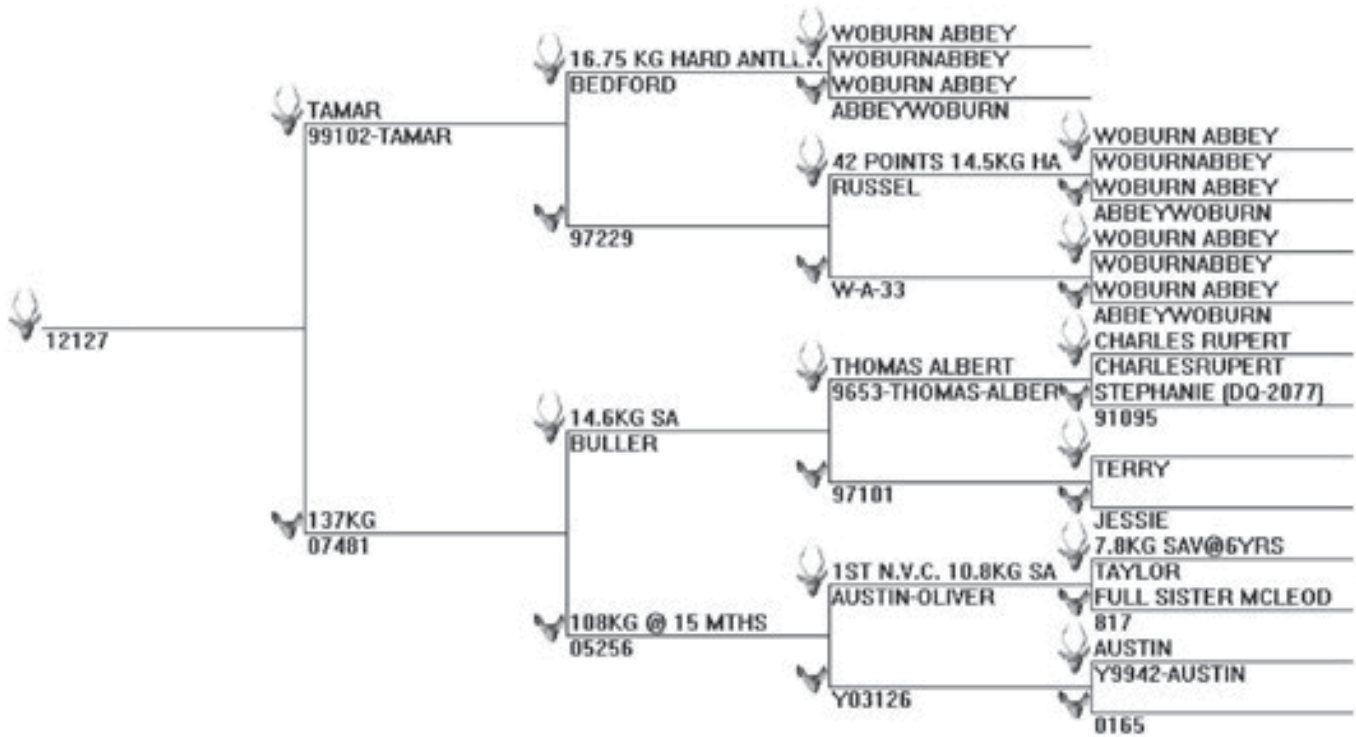

SIRE: TAMAR

Sire of Dam: BULLER

Date	Weight
6 mths	65 kg
13 mths	118 kg

12127 has a thick, heavy looking velvet head. Velvet will be cut and on display at the sale. One brow tyne was broken while in the shed.

Sale Day Weight..... Price..... Purchaser.....

**Littledale**

Deer Park

Breeders of leading  
English Red Deer

*Pedigree & Performance Data*

**12136**

( Pure Warnham / Woburn )

**Lot 18**

Breeders of leading  
English Red Deer

*Pedigree & Performance Data*

**12124**

( Pure Warnham / Woburn )

**Lot 19**

2 year stag

Sire of Dam: AUSTIN - OLIVER

Date	Weight
6 mths	73 kg
13 mths	131 kg

**10806**

( Pure English )

**Lot 23**

4 year stag

Sire of Dam: TAMAR

Date	Weight
6 mths	70 kg
14 mths	118 kg

10806 wouldn't win a velvet competition, but he has a mega thick and very heavy velvet head.

Sale Day Weight..... Price..... Purchaser.....