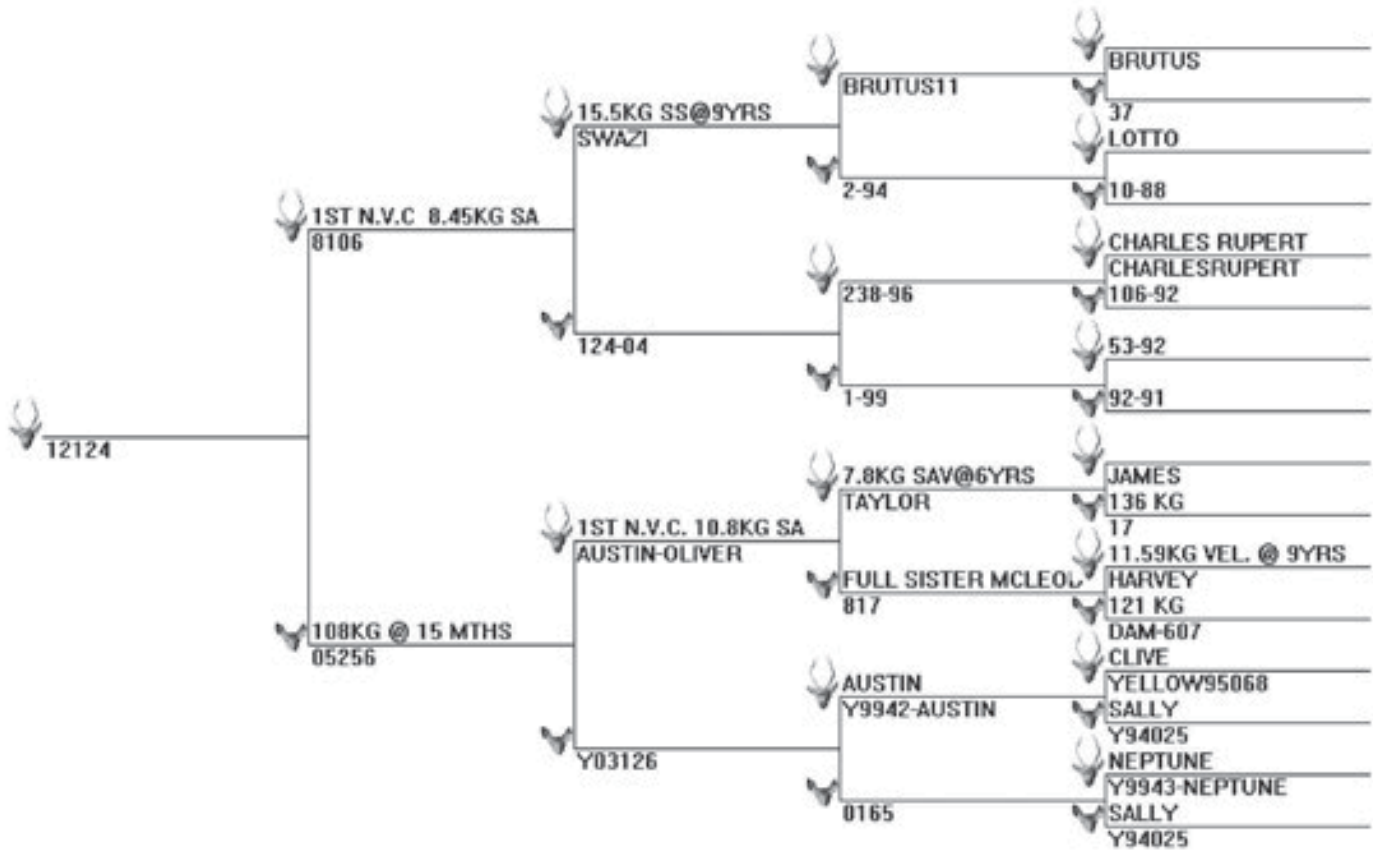

Breeders of leading  
English Red Deer

*Pedigree & Performance Data*

**12124**

( Pure Warnham / Woburn )

**Lot 19**

2 year stag

Sire of Dam: AUSTIN - OLIVER

Date	Weight
6 mths	73 kg
13 mths	131 kg

12124 is bred to be a super velvet SIRE. 05256 is the dam of ULYSSES, 9 kg SA @ 4 yrs. A full brother to ULYSSES cut 14 kg SA @ 7 yrs.

Sale Day Weight..... Price..... Purchaser.....

**Littledale**

Deer Park

Breeders of leading  
English Red Deer

*Pedigree & Performance Data*

**12151**

( Pure English )

**Lot 20**

2 year stag

Sire of Dam: TAMAR

Date	Weight
6 mths	67 kg
13 mths	120 kg