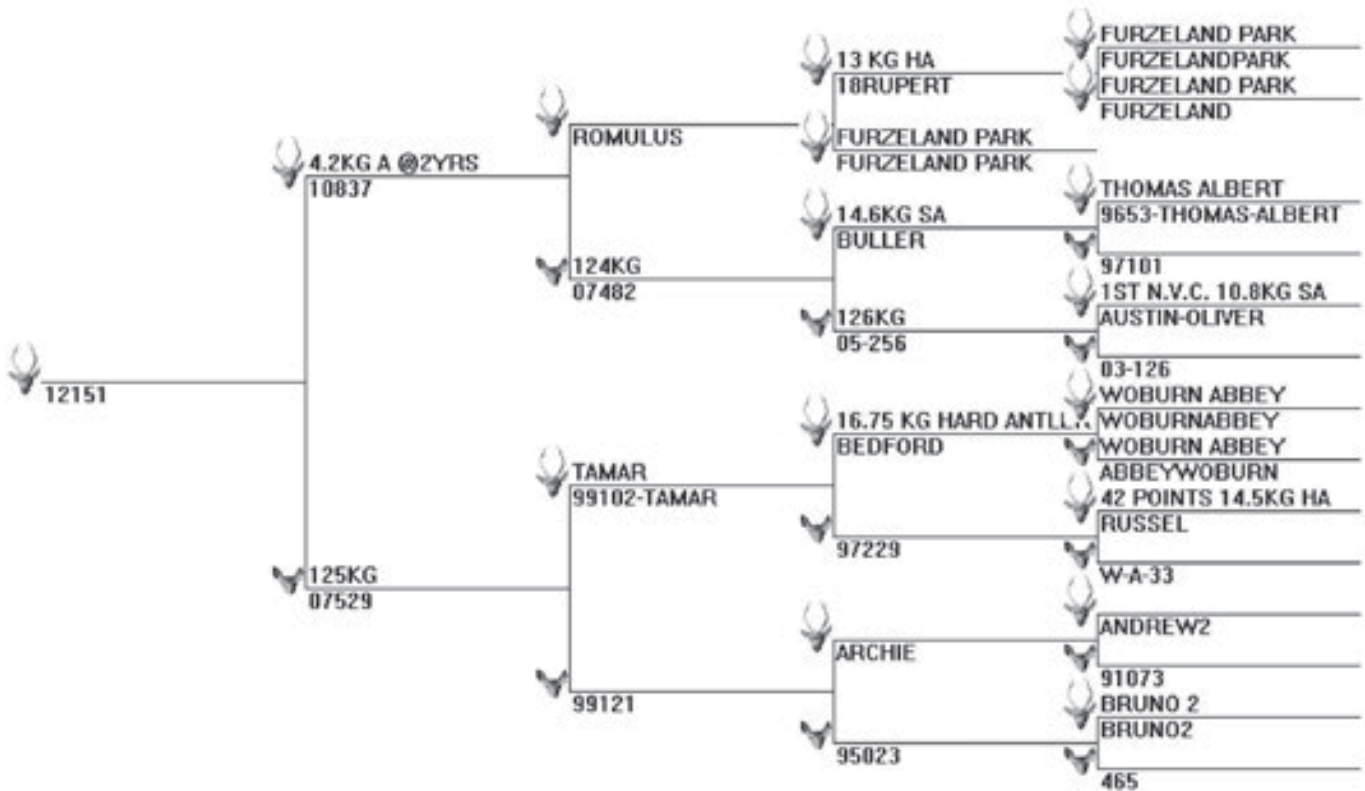

Breeders of leading  
English Red Deer

*Pedigree & Performance Data*

**12124**

( Pure Warnham / Woburn )

**Lot 19**

2 year stag

Sire of Dam: AUSTIN - OLIVER

Date	Weight
6 mths	73 kg
13 mths	131 kg

Breeders of leading  
English Red Deer

*Pedigree & Performance Data*

**12151**

( Pure English )

**Lot 20**

2 year stag

Sire of Dam: TAMAR

Date	Weight
6 mths	67 kg
13 mths	120 kg

12151 is growing a long heavy head.

Sale Day Weight..... Price..... Purchaser.....

**Littledale**

Deer Park

Breeders of leading  
English Red Deer

*Pedigree & Performance Data*

**10798**

( Pure Warnham / Woburn )

**10806**

( Pure English )

**Lot 23**

4 year stag

Sire of Dam: TAMAR

Date	Weight
6 mths	70 kg
14 mths	118 kg

10806 wouldn't win a velvet competition, but he has a mega thick and very heavy velvet head.

Sale Day Weight..... Price..... Purchaser.....