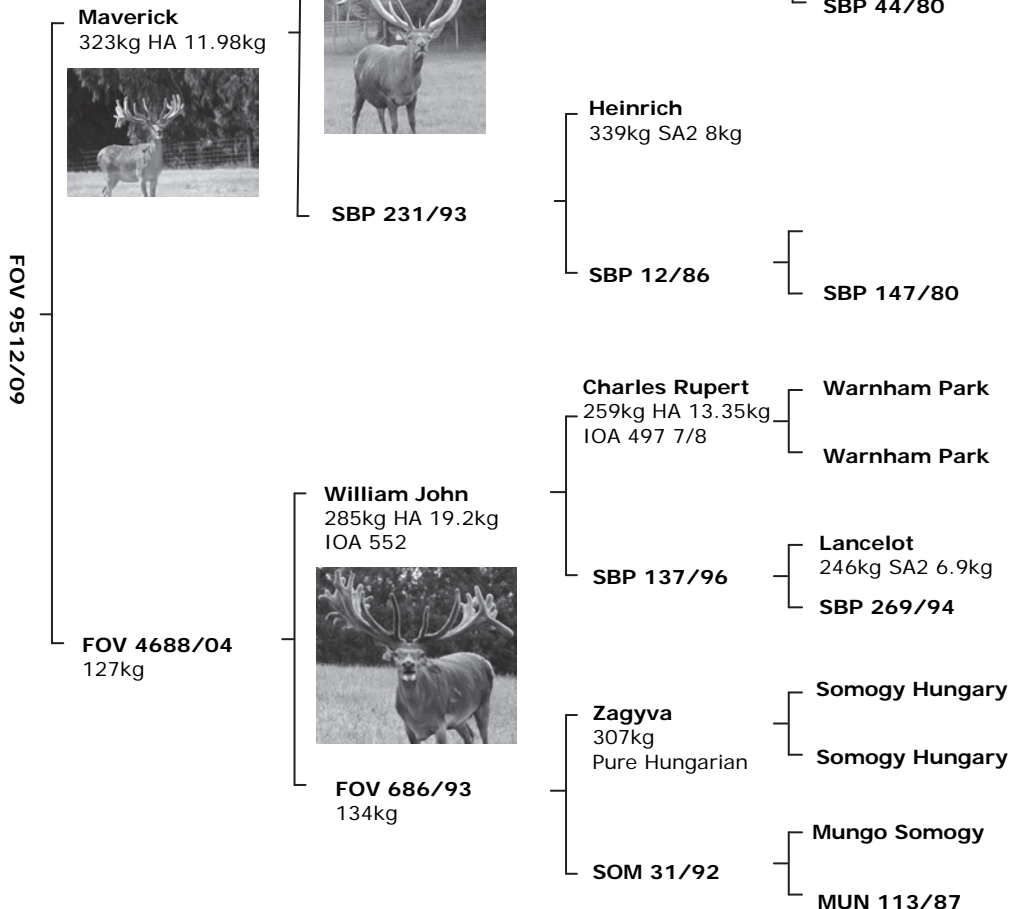

Purchaser: \_\_\_\_\_

**Comment:** Maverick's huge body frame inherited by his sire Maximillian at 392kg. Over the great William John to promote trophy antler. Heavy hinds on the dam side influenced by the big bodied Hungarian Zagyva. Excellent dual purpose pedigree. This stag is a large framed deer with in excess of 20 points of long heavy antler. A good all round sire.