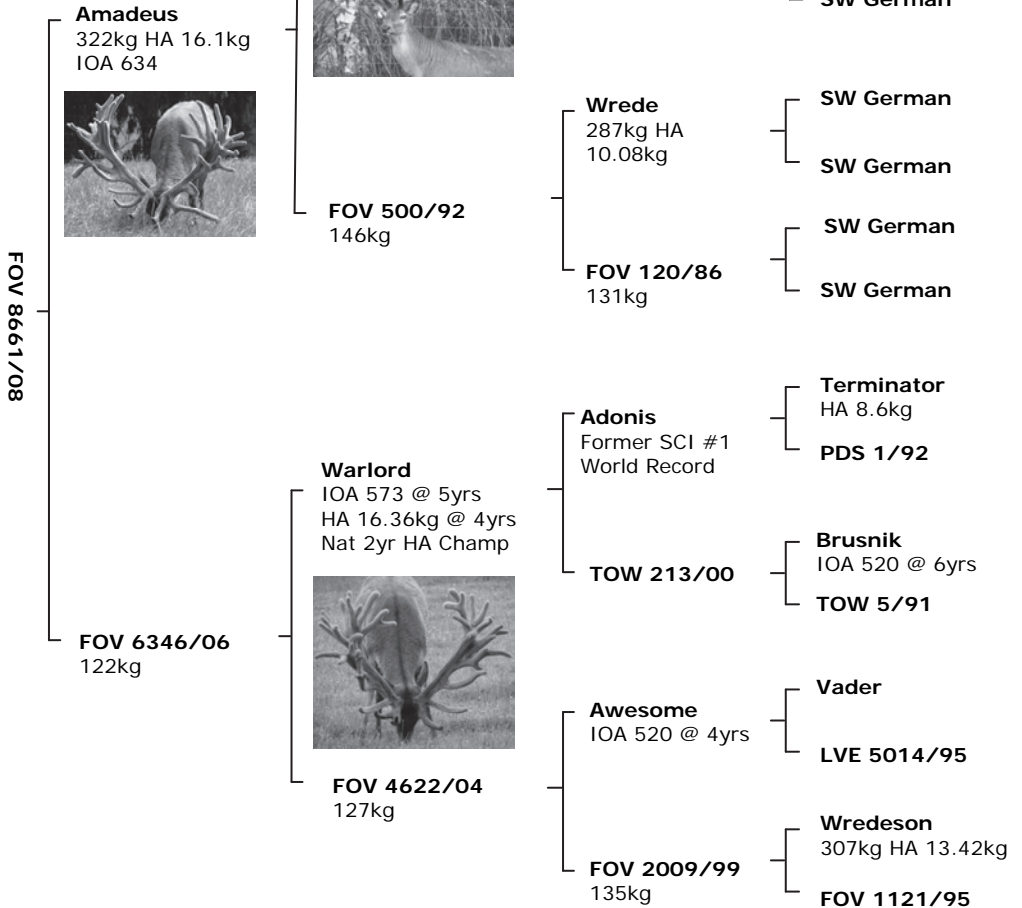

LOT 69 : Tag 8661
European 5yr son of Amadeus

69

P 113

Weaning weight:

48kg

15 Month weight:

96kg

Recent weight:

19/11/13 205kg

BVWWT: 7.06

BVW12: 8.18

SALE DAY WT:

Price: _____

Purchaser: _____

Comment: An impressive pedigree for a breeding stag, Amadeus is also the sire of Sebastian (sire of Lot 1 at our January stag sale). Dam sire Warlord is the sire of Fov Windsor and also the grand sire of Lord Haka. Awesome is the sire of Pegasus (sire of Faulty Towers). A nice symmetrical head.