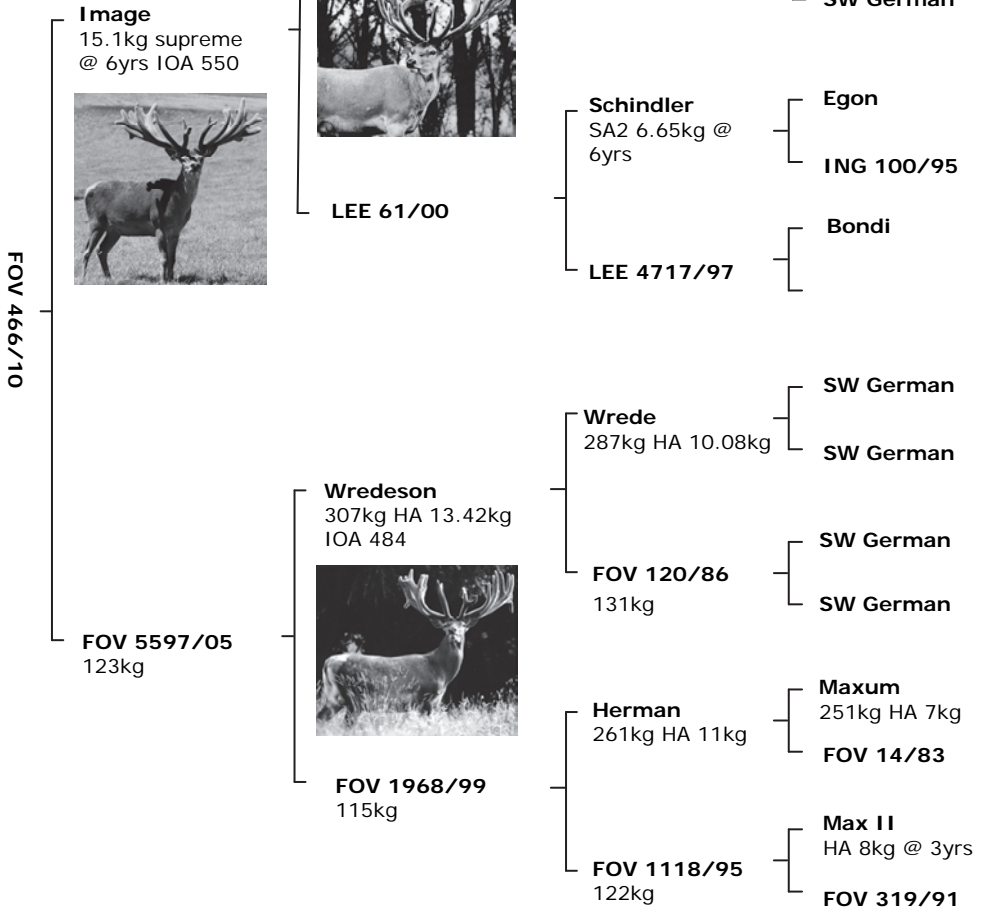

19/11/13 180kg

**BVWWT:** 4.31

**BVW12:** 3.92

**SALE DAY WT:**

Price: \_\_\_\_\_

Purchaser: \_\_\_\_\_

**Comment:** Image's high scoring heavy beamed antler is eye catching and typical of our Schulte Wrede Germans. Dam sire Wredeson is the sire of the hugely heavy Wredeson Major (339kg). A great all round pedigree for both bodyweight and antler. We estimate this stag will have 22 points with a heavy long beam.