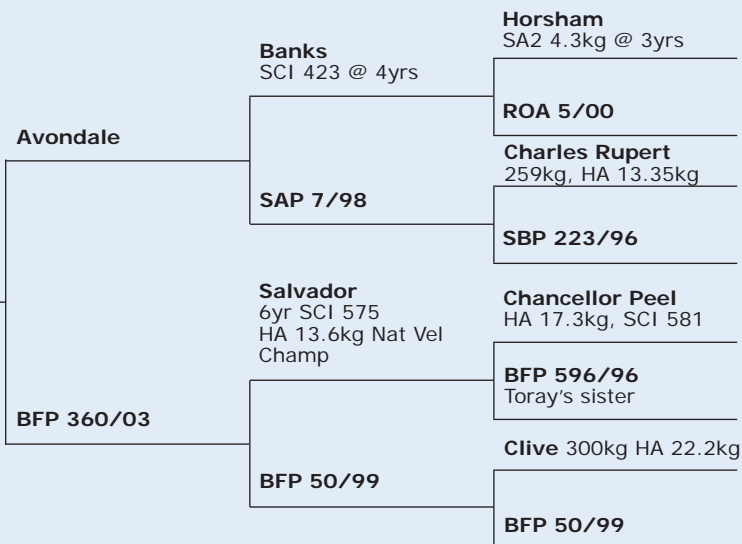

# Lord Ferguson

Son of Avondale, Dam side Salvador/Clive

Lord Ferguson

Photo taken at 3 years

Lord Ferguson

Age	Live weight	Antler
3	207kg	10.17kg HA
5	247kg	12.5kg HA

**COMMENT:** Lord Ferguson was chosen not only for his pedigree, but also for his hugely wide antler and long tynes. Dam sire Salvador is also sire of Lord Haka (201kg, 13.5kg of antler, IOA 502 at 2 years). Back to Chancellor Peel (sire of Odysseus, Broadband, Commander Peel and other industry greats) confirms the heritability of this sire.