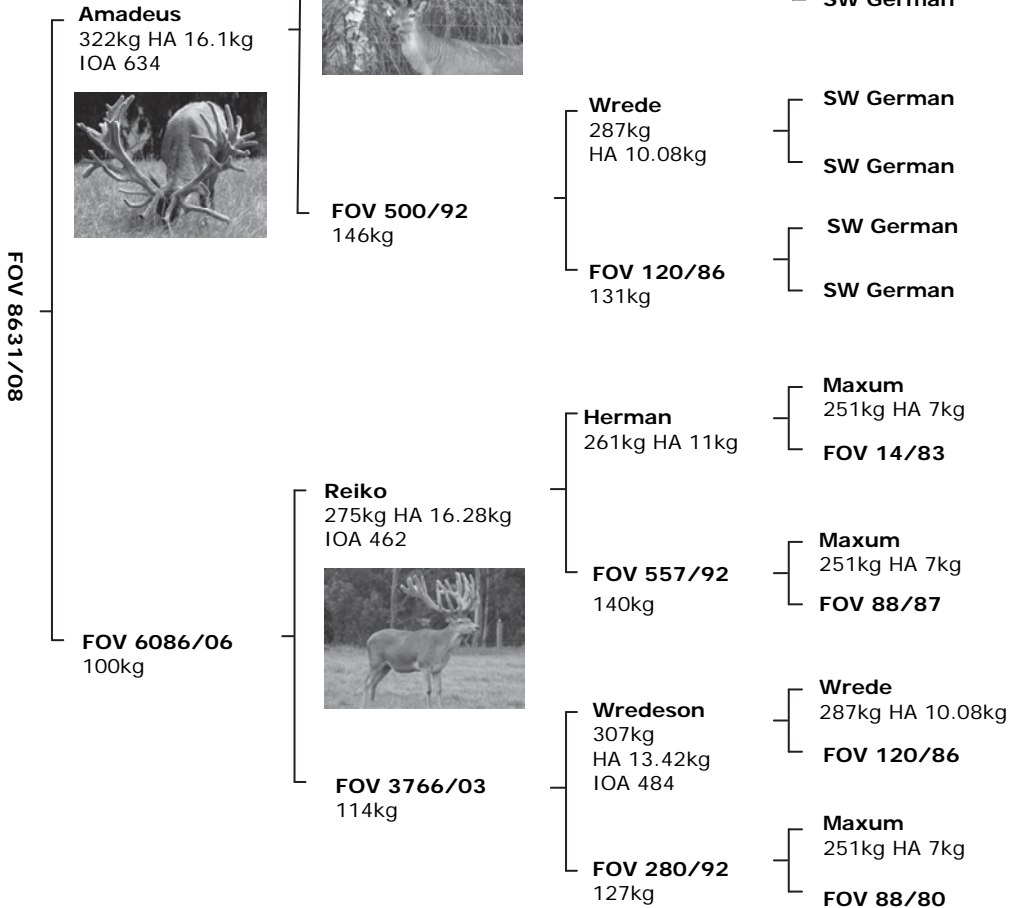

LOT 57 : Tag 8631
Pure German 5yr son of Amadeus

57

P 101

Weaning weight:

42kg

15 Month weight:

83kg

Recent weight:

19/11/13 194kg

BVWWT: 2.57

BVW12: -0.43

SALE DAY WT:

Price:

Purchaser:

Comment: A pure German son of the top all rounder Amadeus, who is also the sire of Sebastian (sire of Lot 1 at our January stag sale). This stag has strong front tynes and multi tops. An excellent trophy prospect. Expect 25 points.