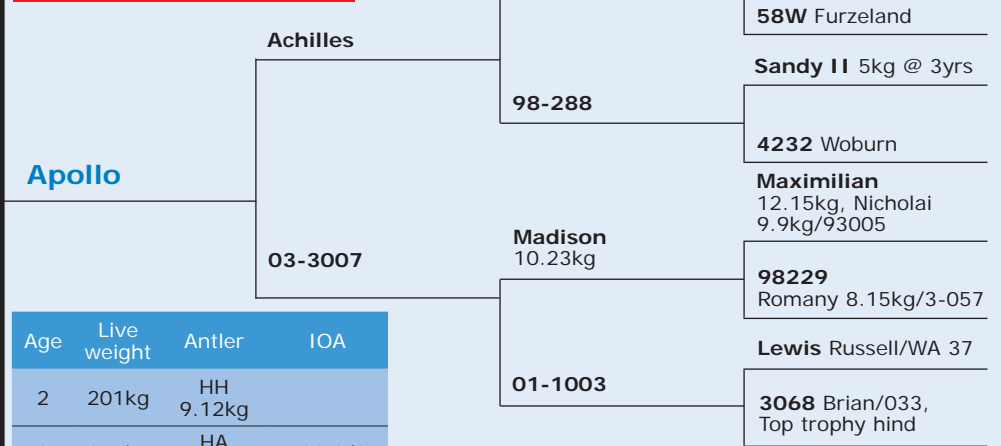

**COMMENT:** Purchased from Westbush Deer Stud, Henry VIII is a son of our own Henry James. He has an impressive heavy set of antlers typical of many of Henry James' sons. He was the most impressive 3 year old sire offered the year we purchased him. We were so impressed with him we couldn't resist purchasing these genetics back for our own herd. He is a major player in our breeding programme and at 619 IOA at just 6yrs, the offering in this catalogue represents a great opportunity to secure some progeny from this future industry great.

# Apollo

Son of Achilles, Dam Side Madison/Lewis

Apollo

**FULL BROTHER TO  
TOWER FARMS' HOLY  
OAK & DISCOMBE**

Age	Live weight	Antler	IOA
2	201kg	HH 9.12kg	
3	246kg	HA 11.38kg	439 3/8
4	256kg	HA 13.06kg	457 5/8
5	273kg	HA 14kg stripped	502
6	285kg	HA 14.53kg	506 damaged
7	291kg		535