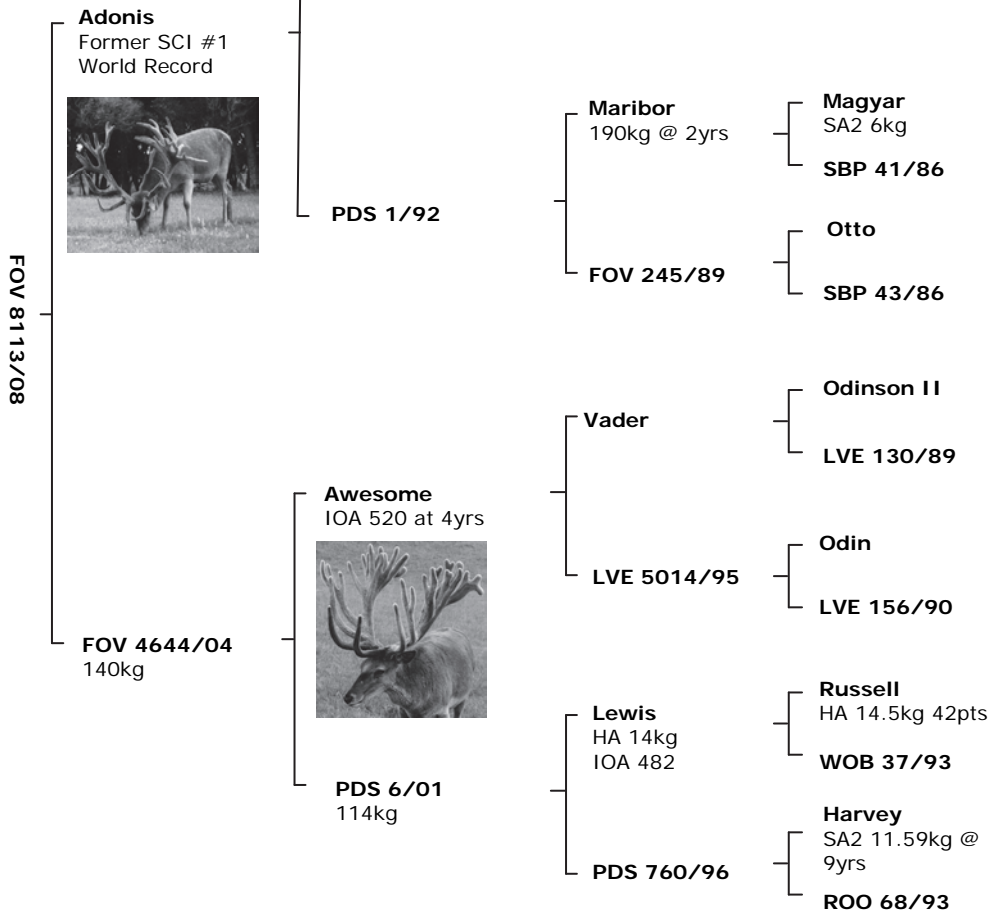

LOT 67 : Tag 8113
European 5yr son of Adonis

67

P 111

Weaning weight:

66kg

15 Month weight:

135kg

Recent weight:

19/11/13 217kg

BVWWT: 7.74

BVW12: 9.85

SALE DAY WT:

Price: _____

Purchaser: _____

Comment: Adonis is the sire of Warlord, Metallica and Spartacus and also the dam sire of a number of top industry sires. Including Huneric, Odysseus, Commander Peel and Zidarn to name a few. Dam sire Awesome is the sire of Flash, Moconna and Awesome Too as well as Pegasus (sire of Faulty Towers). This stag has long fronts, very even and an attractive trophy style antler.