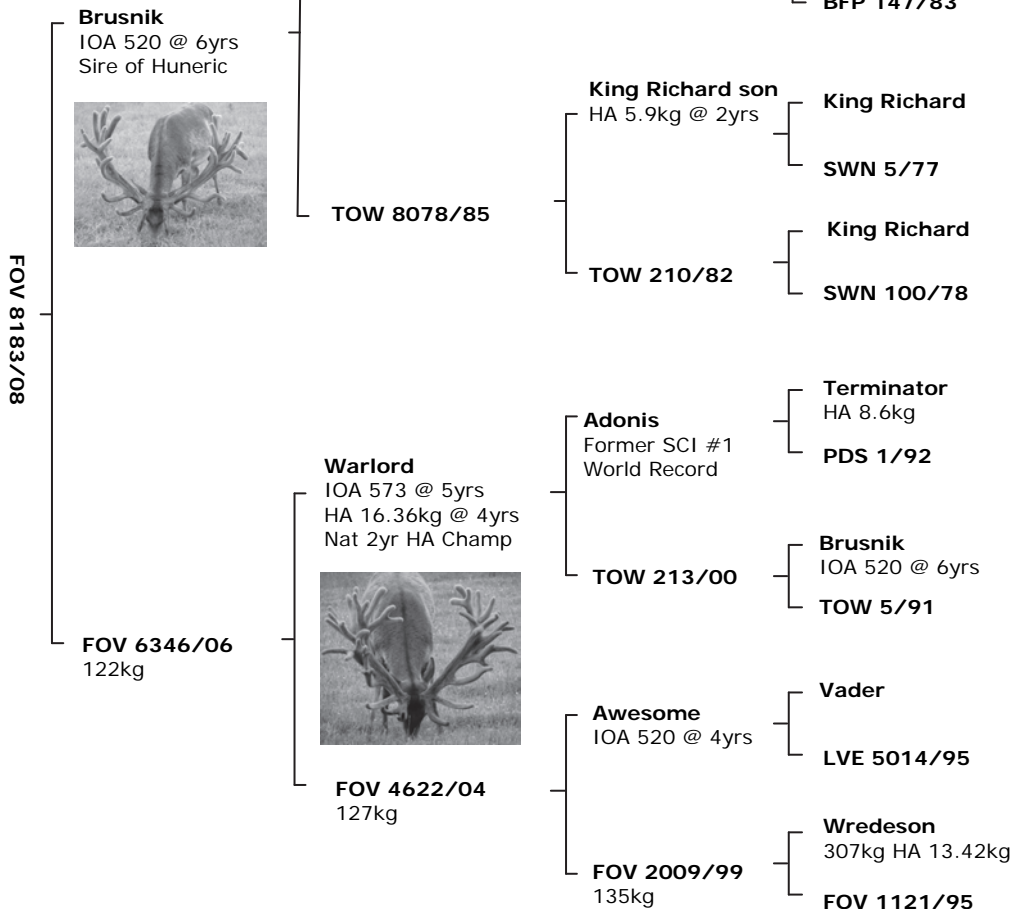

LOT 61 : Tag 8183

European 5yr son of Brusnik

61

P 105

Weaning weight:

59kg

15 Month weight:

126kg

Recent weight:

19/11/13 215kg

BVWWT: 7.16

BVW12: 8.61

SALE DAY WT:

Price: _____

Purchaser: _____

Comment: Brusnik was the sire of Lot 11 at our 2011 stag sale, a 2yr old @ 218kg with a 33 point antler, sold to Dingleburn Safaris for $13,000. Also the sire of Lot 17, another 2yr old at 190kg with 24 points of antler sold to Andrew Fraser for $11,500. Dam sire Warlord is the sire of Fov Windsor (605 IOA) and Grand sire of Lord Haka (582 IOA @ 3yrs). A heavy strong antler in excess of 20 points.