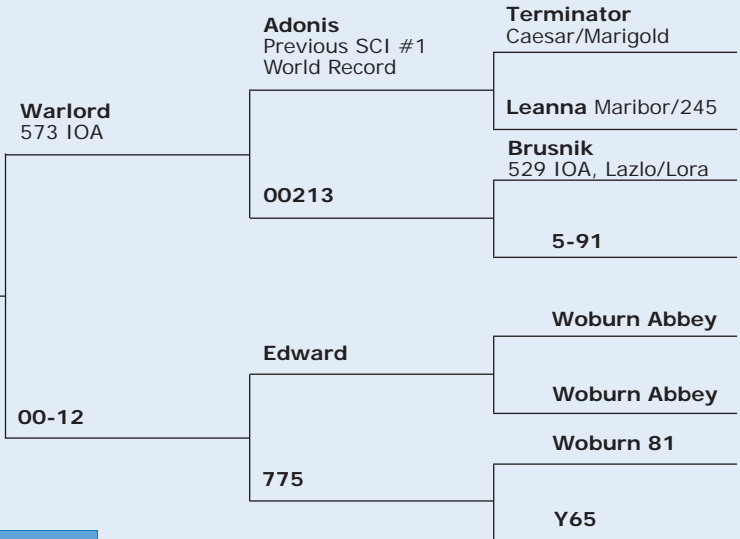

## Son of Warlord

Midas

*Photo taken at 5 years*

Midas

Age	Live weight	Antler	IOA
2	213kg		
3	235kg	7.76kg	
4	247kg	Damaged	
5	260kg	HA 11.15kg	521

**COMMENT:** An impressive son of Warlord purchased from Tower Farms as a 2yr old at 213kg. We used him in our breeding program as a 3yr old and then unfortunately the following year he broke his velvet off on one side half way up the beam which held him back and we decided to rest him that year. This year he has produced an impressive 5yr antler of 521 IOA with all the traits that so impressed us at the time of purchase – extremely long and strong brow and bey tynes. Bifurcating treys and exceptionally big long royals. His progeny will be impressive.