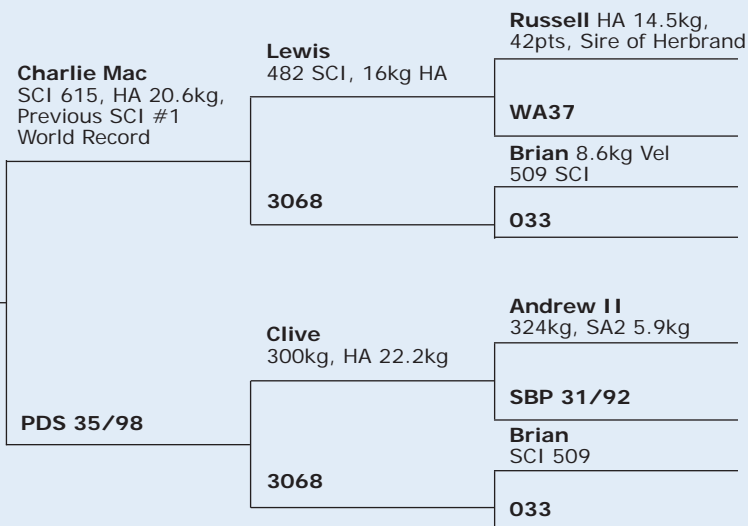

Foveran Mac

Age	Live weight	Antler
4	242kg	11.8kg HA
5	263kg	11.5kg HA
6	271kg	12.1kg HA

COMMENT: Exceptionally heavy antler genetics in this pedigree. The former SCI #1 World Record, Charlie Mac over Clive. Top trophy dam 3068 on both sides of the pedigree, and grand sire Lewis (dam sire of Current SCI World Record, Prince Philip) confirms Foveran Mac as a great prospect for both velvet and trophy antler.