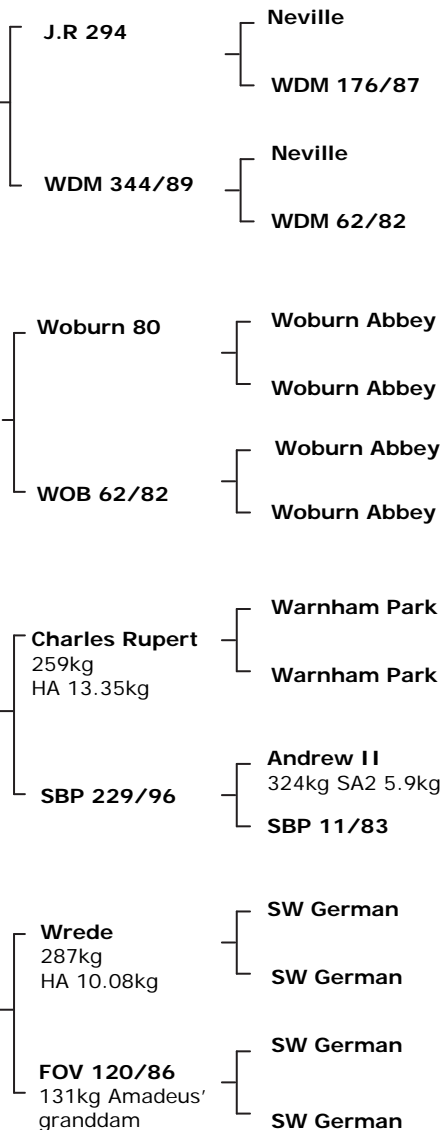

FOV 501/91
146kg
Sister to Wredeson