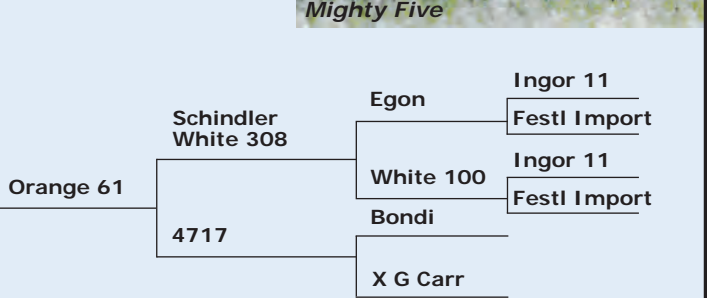

## Pure German

Image

**Image**

**Mighty Five**  
IOA 439

**Mighty**  
Pure German  
Import 312kg

**Purple 131 x R Swann**

Age	Antler	IOA
5	7.75kg SA2	
6	15.10kg Supreme Velvet	
7	13.1kg HA cut July	490 6/8
8		551
9	13.45 HA cut July	502
10	14.2kg	518