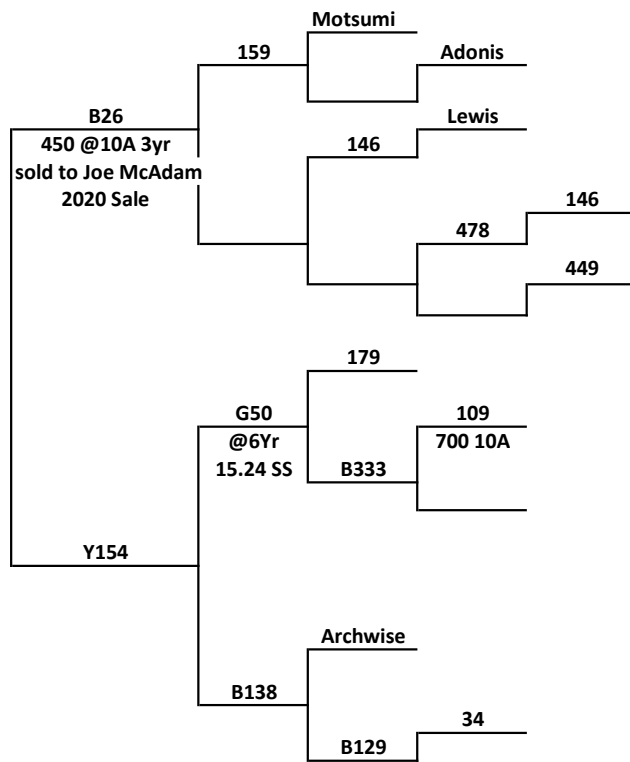

LOT 13

2yr STAG

Comment

Busy head on this guy
45 pts Approx out of first
Calver Y154 who is out of proven
Hind B138 by Archwise

OR138

Price.....

Purchaser.....

Weight.....